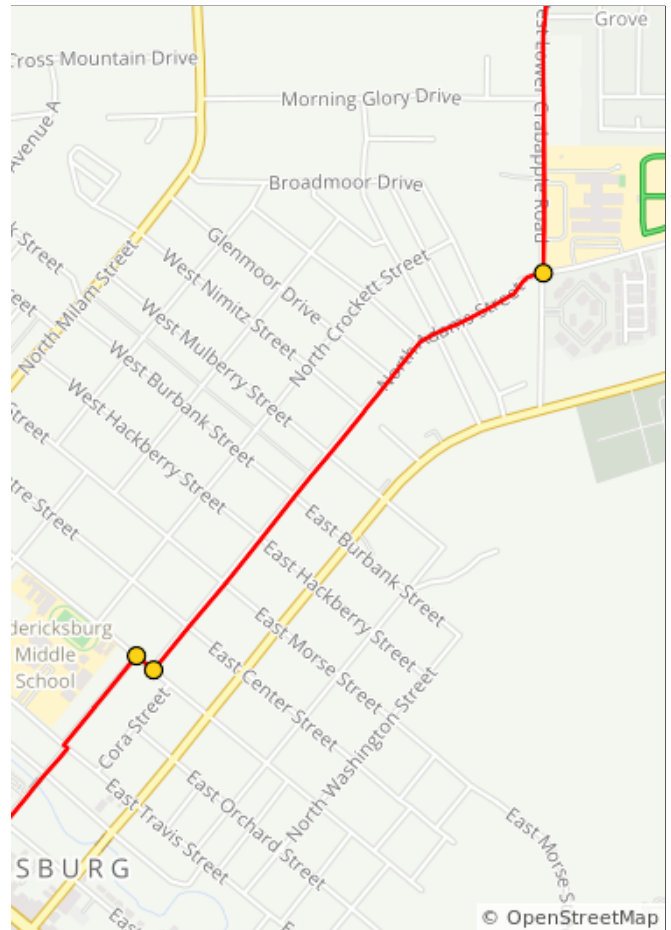

Crabapple/Eckert

35.6 miles, + 2068 / - 2068 feet

Crabapple/Eckert

Num	Dist	Prev	Type	Note	Next
1.	0.0	0.0	📍	Start of route	0.1
2.	0.1	0.1	←	L onto N Adams St	0.1
3.	0.2	0.1	←	L onto W Travis St	0.0
4.	0.2	0.0	→	R onto N Adams St	0.2
5.	0.4	0.2	→	R onto W College St	0.0
6.	0.4	0.0	←	L onto N Adams St	0.8

0.4 miles. +19/-4 feet

Num	Dist	Prev	Type	Note	Next
7.	1.2	0.8	←	L onto W Lower Crabapple Rd	0.5
8.	1.7	0.5	→	Keep R to stay on W Lower Crabapple Rd	3.3

1.3 miles. +74/-0 feet

Num	Dist	Prev	Type	Note	Next
9.	5.0	3.3	→	R to stay on Lower Crabapple Rd	1.0
10.	6.0	1.0	→	R to stay on Lower Crabapple Rd	7.0

4.3 miles. +33/-18 feet

Num	Dist	Prev	Type	Note	Next
11.	13.0	7.0	→	R onto Eckert Rd	9.6
12.	22.6	9.6	←	L onto Lower Crabapple Rd	7.0

16.6 miles. +542/-542 feet

Num	Dist	Prev	Type	Note	Next
13.	29.6	7.0	←	L to stay on Lower Crabapple Rd	1.0
14.	30.6	1.0	←	L to stay on Lower Crabapple Rd	3.8

8.0 miles. +15/-33 feet

Num	Dist	Prev	Type	Note	Next
15.	34.4	3.8	→	R onto N Adams St	0.8
16.	35.2	0.8	→	R onto W College St	0.0
17.	35.2	0.0	←	L onto N Adams St	0.2

4.6 miles. +11/-30 feet

Num	Dist	Prev	Type	Note	Next
18.	35.4	0.2	←	L onto W Travis St	0.0
19.	35.4	0.0	→	R onto N Adams St	0.1
20.	35.6	0.1	→	R onto W Austin St	0.1
21.	35.6	0.1	📍	End of route	0.0