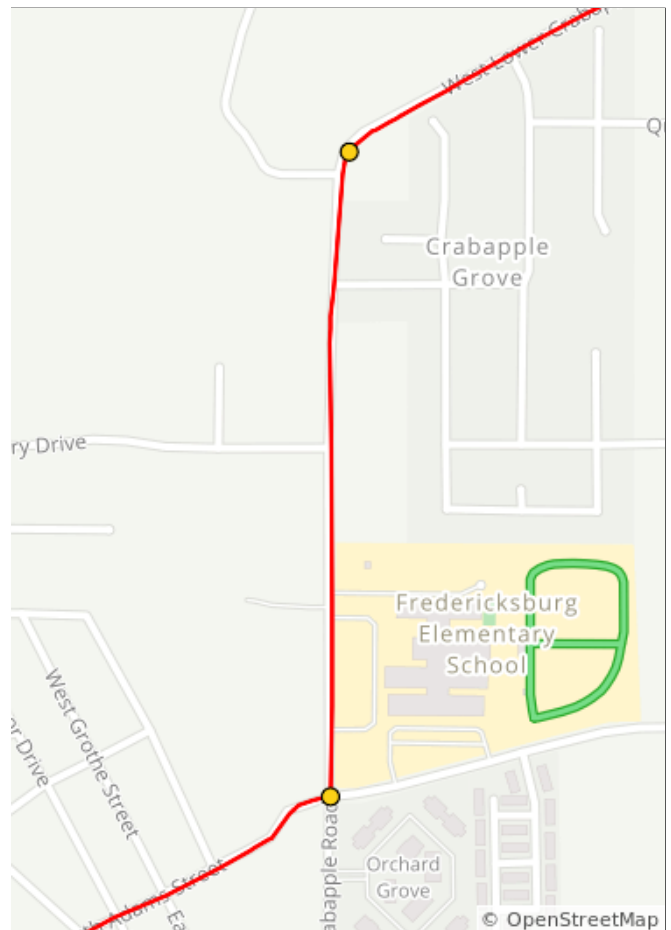

Crabapple/Eckert

35.6 miles, + 2068 / - 2068 feet

Crabapple/Eckert

Num	Dist	Prev	Type	Note	Next
1.	0.0	0.0	📍	Start of route	0.1
2.	0.1	0.1	←	L onto N Adams St	0.1
3.	0.2	0.1	←	L onto W Travis St	0.0
4.	0.2	0.0	→	R onto N Adams St	0.2
5.	0.4	0.2	→	R onto W College St	0.0
6.	0.4	0.0	←	L onto N Adams St	0.8

0.4 miles. +19/-4 feet

Num	Dist	Prev	Type	Note	Next
7.	1.2	0.8	←	L onto W Lower Crabapple Rd	0.5
8.	1.7	0.5	→	Keep R to stay on W Lower Crabapple Rd	3.3

1.3 miles. +74/-0 feet

Num	Dist	Prev	Type	Note	Next
9.	5.0	3.3	→	R to stay on Lower Crabapple Rd	1.0
10.	6.0	1.0	→	R to stay on Lower Crabapple Rd	7.0

4.3 miles. +33/-18 feet

Num	Dist	Prev	Type	Note	Next
11.	13.0	7.0	→	R onto Eckert Rd	9.6
12.	22.6	9.6	←	L onto Lower Crabapple Rd	7.0

16.6 miles. +542/-542 feet

Num	Dist	Prev	Type	Note	Next
13.	29.6	7.0	←	L to stay on Lower Crabapple Rd	1.0
14.	30.6	1.0	←	L to stay on Lower Crabapple Rd	3.8

8.0 miles. +15/-33 feet

Num	Dist	Prev	Type	Note	Next
15.	34.4	3.8	→	R onto N Adams St	0.8
16.	35.2	0.8	→	R onto W College St	0.0
17.	35.2	0.0	←	L onto N Adams St	0.2

4.6 miles. +11/-30 feet

Num	Dist	Prev	Type	Note	Next
18.	35.4	0.2	←	L onto W Travis St	0.0
19.	35.4	0.0	→	R onto N Adams St	0.1
20.	35.6	0.1	→	R onto W Austin St	0.1
21.	35.6	0.1	📍	End of route	0.0