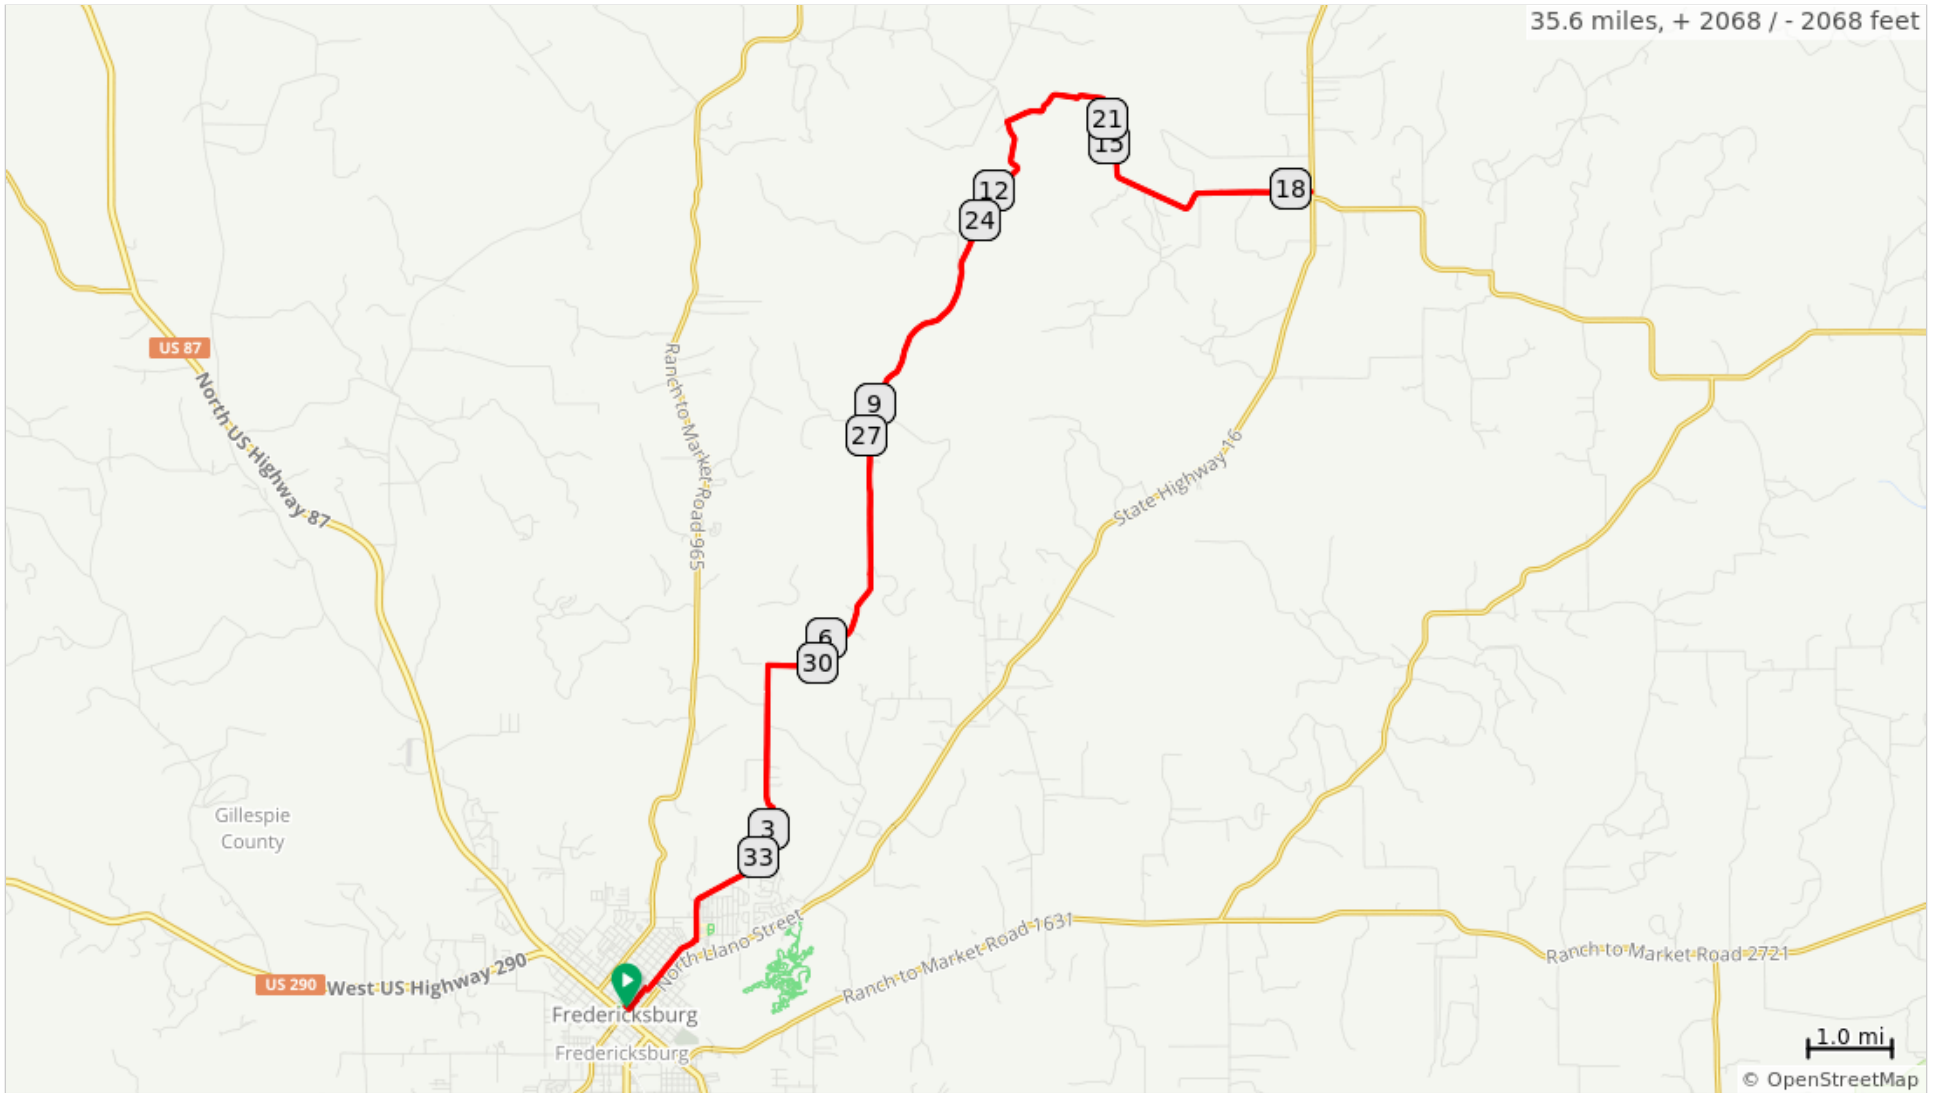

Crabapple/Eckert

35.6 miles, + 2068 / - 2068 feet

Crabapple/Eckert

Num	Dist	Prev	Type	Note	Next
1.	0.0	0.0	📍	Start of route	0.1
2.	0.1	0.1	←	L onto N Adams St	0.1
3.	0.2	0.1	←	L onto W Travis St	0.0
4.	0.2	0.0	→	R onto N Adams St	0.2
5.	0.4	0.2	→	R onto W College St	0.0
6.	0.4	0.0	←	L onto N Adams St	0.8

0.4 miles. +19/-4 feet

Num	Dist	Prev	Type	Note	Next
7.	1.2	0.8	←	L onto W Lower Crabapple Rd	0.5
8.	1.7	0.5	→	Keep R to stay on W Lower Crabapple Rd	3.3

1.3 miles. +74/-0 feet

Num	Dist	Prev	Type	Note	Next
9.	5.0	3.3	→	R to stay on Lower Crabapple Rd	1.0
10.	6.0	1.0	→	R to stay on Lower Crabapple Rd	7.0

4.3 miles. +33/-18 feet

Num	Dist	Prev	Type	Note	Next
11.	13.0	7.0	→	R onto Eckert Rd	9.6
12.	22.6	9.6	←	L onto Lower Crabapple Rd	7.0

16.6 miles. +542/-542 feet

Num	Dist	Prev	Type	Note	Next
13.	29.6	7.0	←	L to stay on Lower Crabapple Rd	1.0
14.	30.6	1.0	←	L to stay on Lower Crabapple Rd	3.8

8.0 miles. +15/-33 feet

Num	Dist	Prev	Type	Note	Next
15.	34.4	3.8	→	R onto N Adams St	0.8
16.	35.2	0.8	→	R onto W College St	0.0
17.	35.2	0.0	←	L onto N Adams St	0.2

4.6 miles. +11/-30 feet

Num	Dist	Prev	Type	Note	Next
18.	35.4	0.2	←	L onto W Travis St	0.0
19.	35.4	0.0	→	R onto N Adams St	0.1
20.	35.6	0.1	→	R onto W Austin St	0.1
21.	35.6	0.1	📍	End of route	0.0