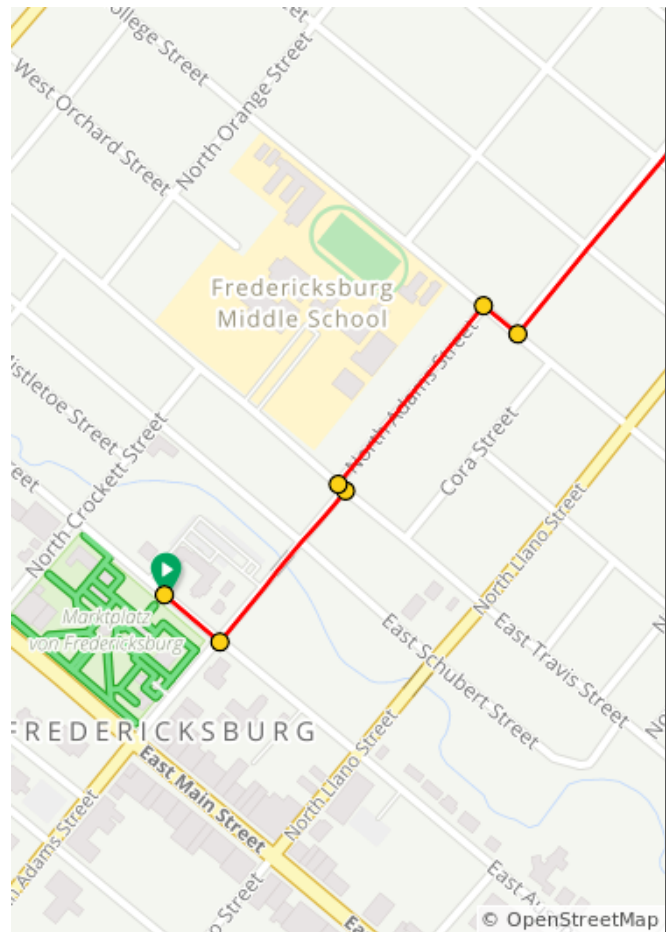

Crabapple/Eckert

35.6 miles, + 2068 / - 2068 feet

Crabapple/Eckert

Num	Dist	Prev	Type	Note	Next
1.	0.0	0.0	📍	Start of route	0.1
2.	0.1	0.1	←	L onto N Adams St	0.1
3.	0.2	0.1	←	L onto W Travis St	0.0
4.	0.2	0.0	→	R onto N Adams St	0.2
5.	0.4	0.2	→	R onto W College St	0.0
6.	0.4	0.0	←	L onto N Adams St	0.8

0.4 miles. +19/-4 feet

Num	Dist	Prev	Type	Note	Next
7.	1.2	0.8	←	L onto W Lower Crabapple Rd	0.5
8.	1.7	0.5	→	Keep R to stay on W Lower Crabapple Rd	3.3

1.3 miles. +74/-0 feet

Num	Dist	Prev	Type	Note	Next
9.	5.0	3.3	→	R to stay on Lower Crabapple Rd	1.0
10.	6.0	1.0	→	R to stay on Lower Crabapple Rd	7.0

4.3 miles. +33/-18 feet

Num	Dist	Prev	Type	Note	Next
11.	13.0	7.0	→	R onto Eckert Rd	9.6
12.	22.6	9.6	←	L onto Lower Crabapple Rd	7.0

16.6 miles. +542/-542 feet

Num	Dist	Prev	Type	Note	Next
13.	29.6	7.0	←	L to stay on Lower Crabapple Rd	1.0
14.	30.6	1.0	←	L to stay on Lower Crabapple Rd	3.8

8.0 miles. +15/-33 feet

Num	Dist	Prev	Type	Note	Next
15.	34.4	3.8	→	R onto N Adams St	0.8
16.	35.2	0.8	→	R onto W College St	0.0
17.	35.2	0.0	←	L onto N Adams St	0.2

4.6 miles. +11/-30 feet

Num	Dist	Prev	Type	Note	Next
18.	35.4	0.2	←	L onto W Travis St	0.0
19.	35.4	0.0	→	R onto N Adams St	0.1
20.	35.6	0.1	→	R onto W Austin St	0.1
21.	35.6	0.1	📍	End of route	0.0