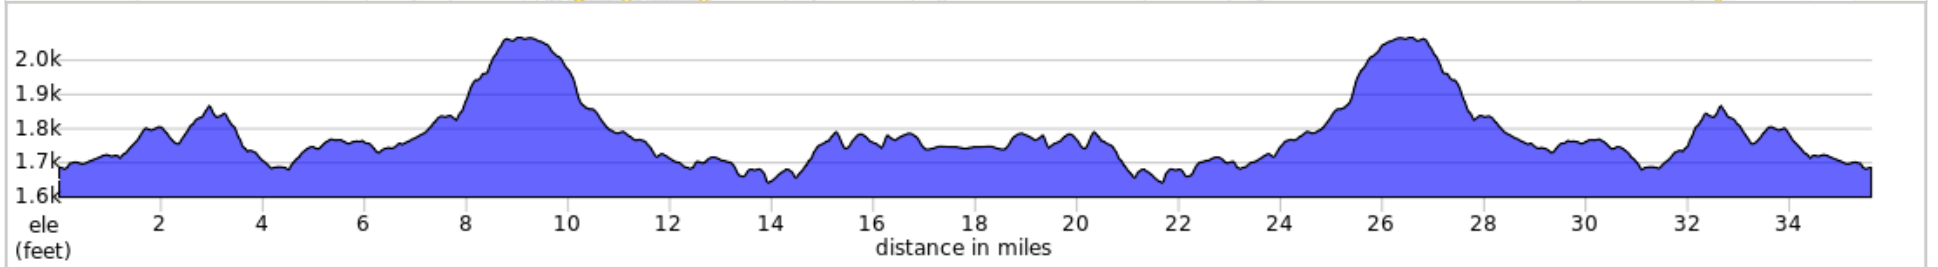

Crabapple/Eckert

35.6 miles, + 2068 / - 2068 feet

Crabapple/Eckert

Num	Dist	Prev	Type	Note	Next
1.	0.0	0.0	📍	Start of route	0.1
2.	0.1	0.1	←	L onto N Adams St	0.1
3.	0.2	0.1	←	L onto W Travis St	0.0
4.	0.2	0.0	→	R onto N Adams St	0.2
5.	0.4	0.2	→	R onto W College St	0.0
6.	0.4	0.0	←	L onto N Adams St	0.8

0.4 miles. +19/-4 feet

Num	Dist	Prev	Type	Note	Next
7.	1.2	0.8	←	L onto W Lower Crabapple Rd	0.5
8.	1.7	0.5	→	Keep R to stay on W Lower Crabapple Rd	3.3

1.3 miles. +74/-0 feet

Num	Dist	Prev	Type	Note	Next
9.	5.0	3.3	→	R to stay on Lower Crabapple Rd	1.0
10.	6.0	1.0	→	R to stay on Lower Crabapple Rd	7.0

4.3 miles. +33/-18 feet

Num	Dist	Prev	Type	Note	Next
11.	13.0	7.0	→	R onto Eckert Rd	9.6
12.	22.6	9.6	←	L onto Lower Crabapple Rd	7.0

16.6 miles. +542/-542 feet

Num	Dist	Prev	Type	Note	Next
13.	29.6	7.0	←	L to stay on Lower Crabapple Rd	1.0
14.	30.6	1.0	←	L to stay on Lower Crabapple Rd	3.8

8.0 miles. +15/-33 feet

Num	Dist	Prev	Type	Note	Next
15.	34.4	3.8	→	R onto N Adams St	0.8
16.	35.2	0.8	→	R onto W College St	0.0
17.	35.2	0.0	←	L onto N Adams St	0.2

4.6 miles. +11/-30 feet

Num	Dist	Prev	Type	Note	Next
18.	35.4	0.2	←	L onto W Travis St	0.0
19.	35.4	0.0	→	R onto N Adams St	0.1
20.	35.6	0.1	→	R onto W Austin St	0.1
21.	35.6	0.1	📍	End of route	0.0