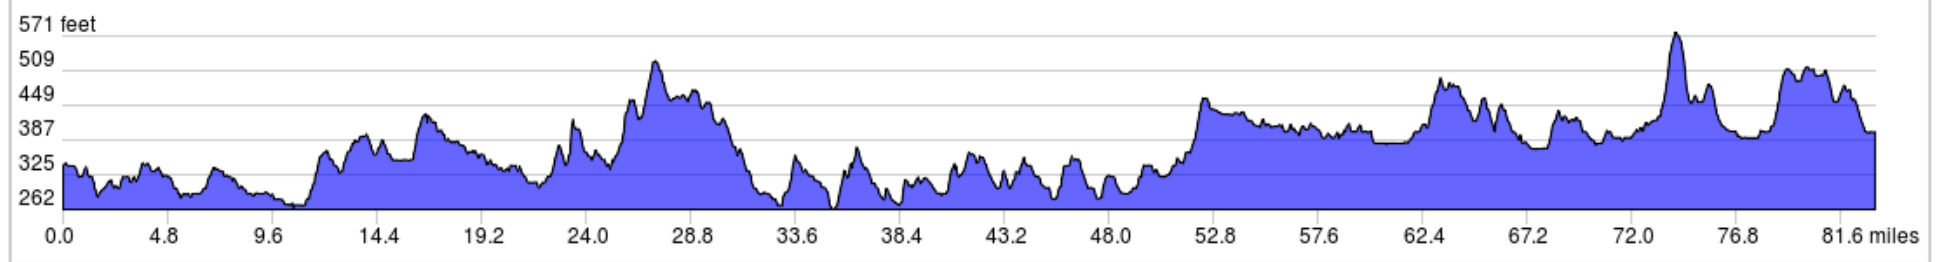

Natchez Trace Day 1

83.2 miles, + 2600 / - 2541 feet

Natchez Trace Day 1

0.0	0.0	🚩	Start of route
83.2	83.2	←	L onto MS-413 S

83.2 miles. +2740/-2682 feet

83.2	0.0	🚩	End of route
------	-----	---	--------------

0.0 miles. +0/-0 feet