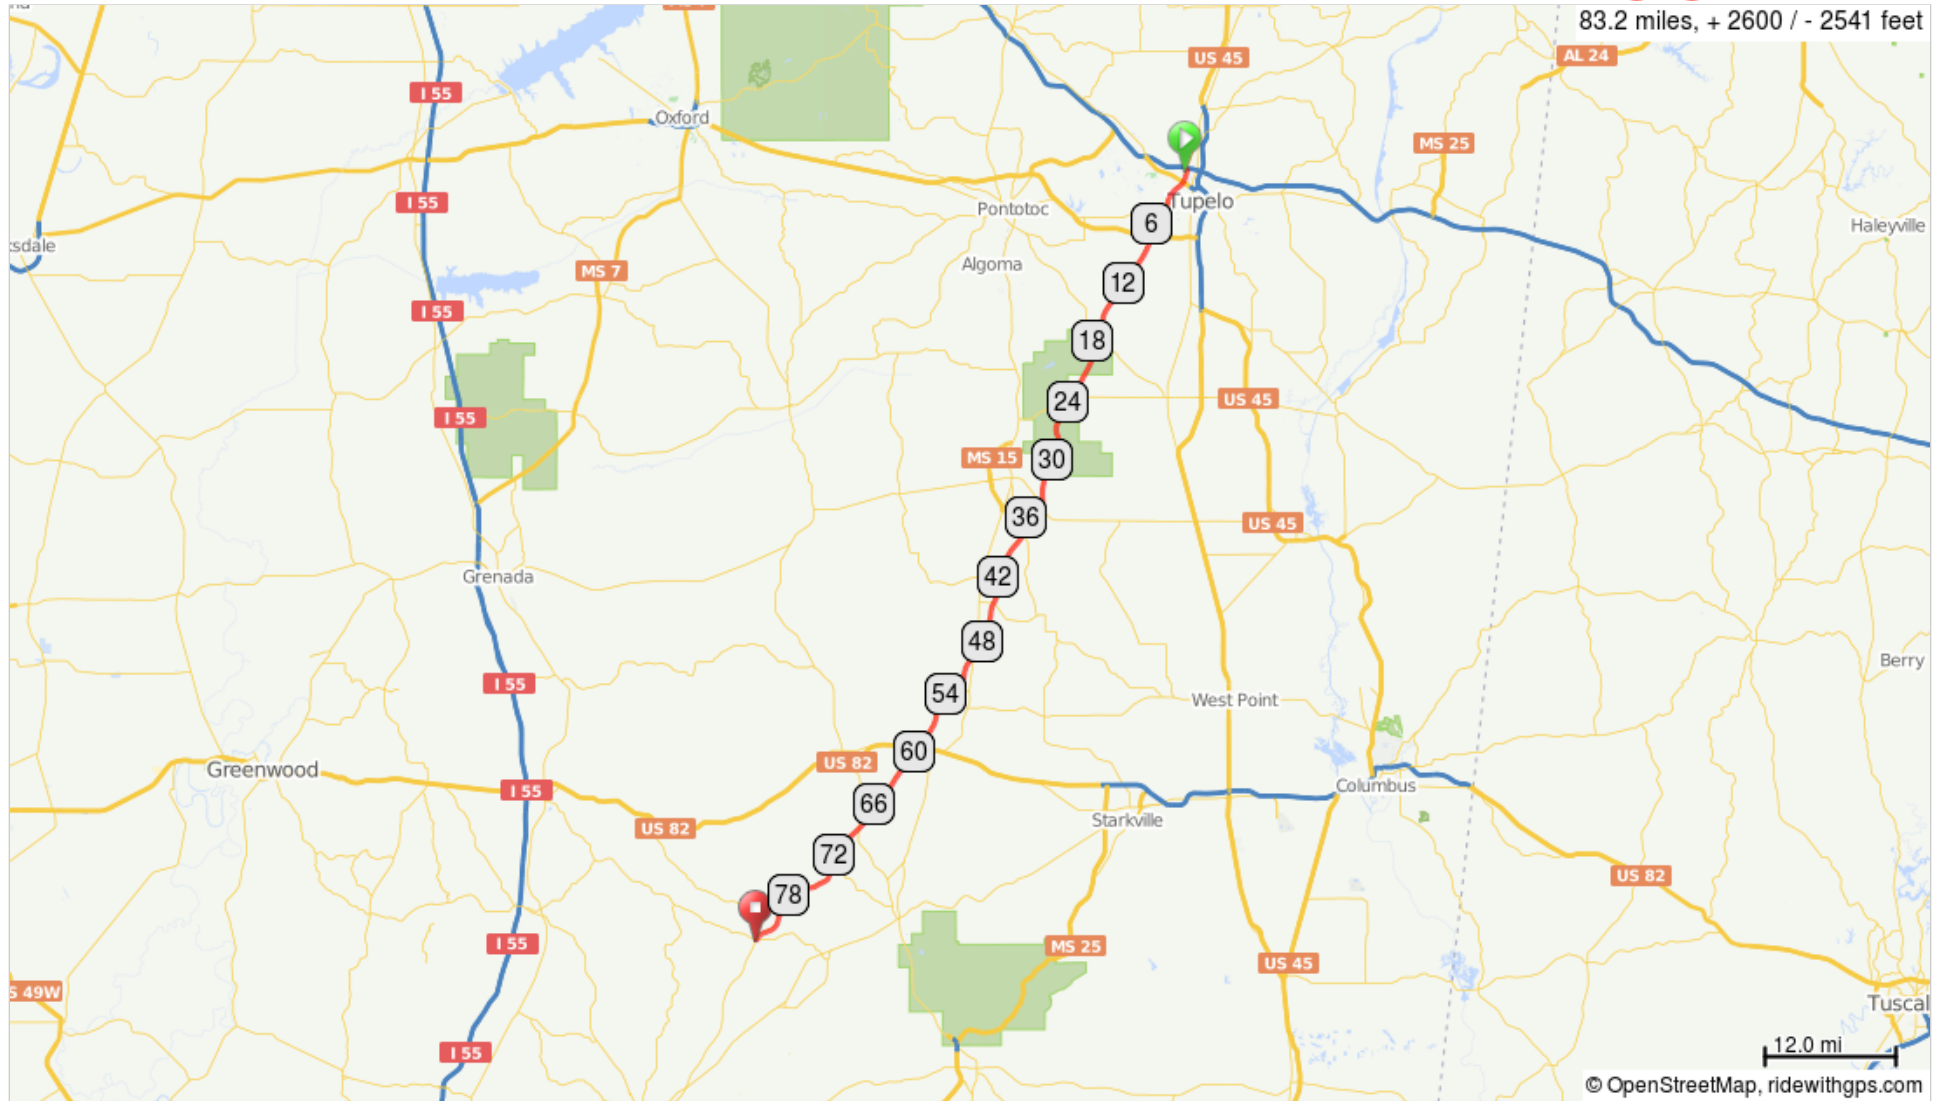

Natchez Trace Day 1

83.2 miles, + 2600 / - 2541 feet

Natchez Trace Day 1

0.0	0.0	🚩	Start of route
83.2	83.2	←	L onto MS-413 S

83.2 miles. +2740/-2682 feet

83.2	0.0	🚩	End of route
------	-----	---	--------------

0.0 miles. +0/-0 feet