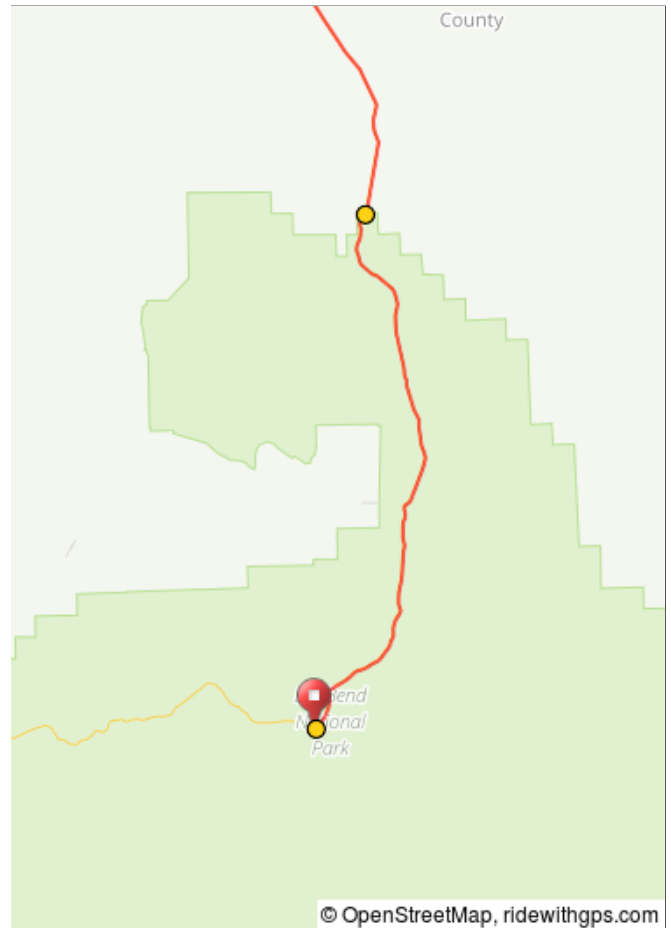

Marathon to Panther Junction

68.4 miles, + 2060 / - 2395 feet

Marathon to Panther Junction

Num	Dist	Prev	Type	Note	Next
1.	0.0	0.0	▶	Start of route	1.0
2.	1.0	1.0	➔	R onto US-385 S	39.8

1.0 miles. +40/-13 feet

Num	Dist	Prev	Type	Note	Next
3.	40.8	39.8	⬆	Continue onto Main Park Rd	27.6
4.	68.4	27.6	🚩	End of route	0.0

67.4 miles. +1558/-677 feet