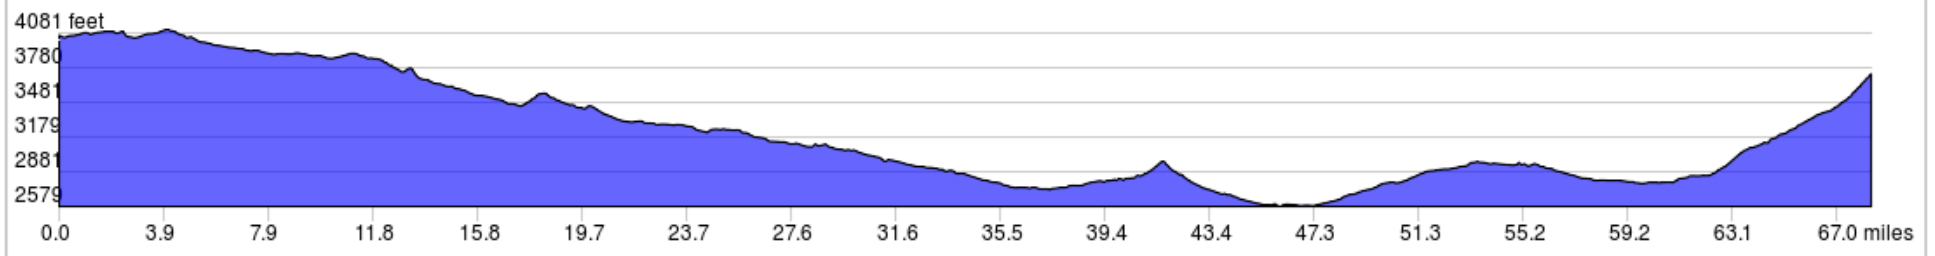

Marathon to Panther Junction

68.4 miles, + 2060 / - 2395 feet

Marathon to Panther Junction

Num	Dist	Prev	Type	Note	Next
1.	0.0	0.0	▶	Start of route	1.0
2.	1.0	1.0	➔	R onto US-385 S	39.8

1.0 miles. +40/-13 feet

Num	Dist	Prev	Type	Note	Next
3.	40.8	39.8	⬆	Continue onto Main Park Rd	27.6
4.	68.4	27.6	🚩	End of route	0.0

67.4 miles. +1558/-677 feet