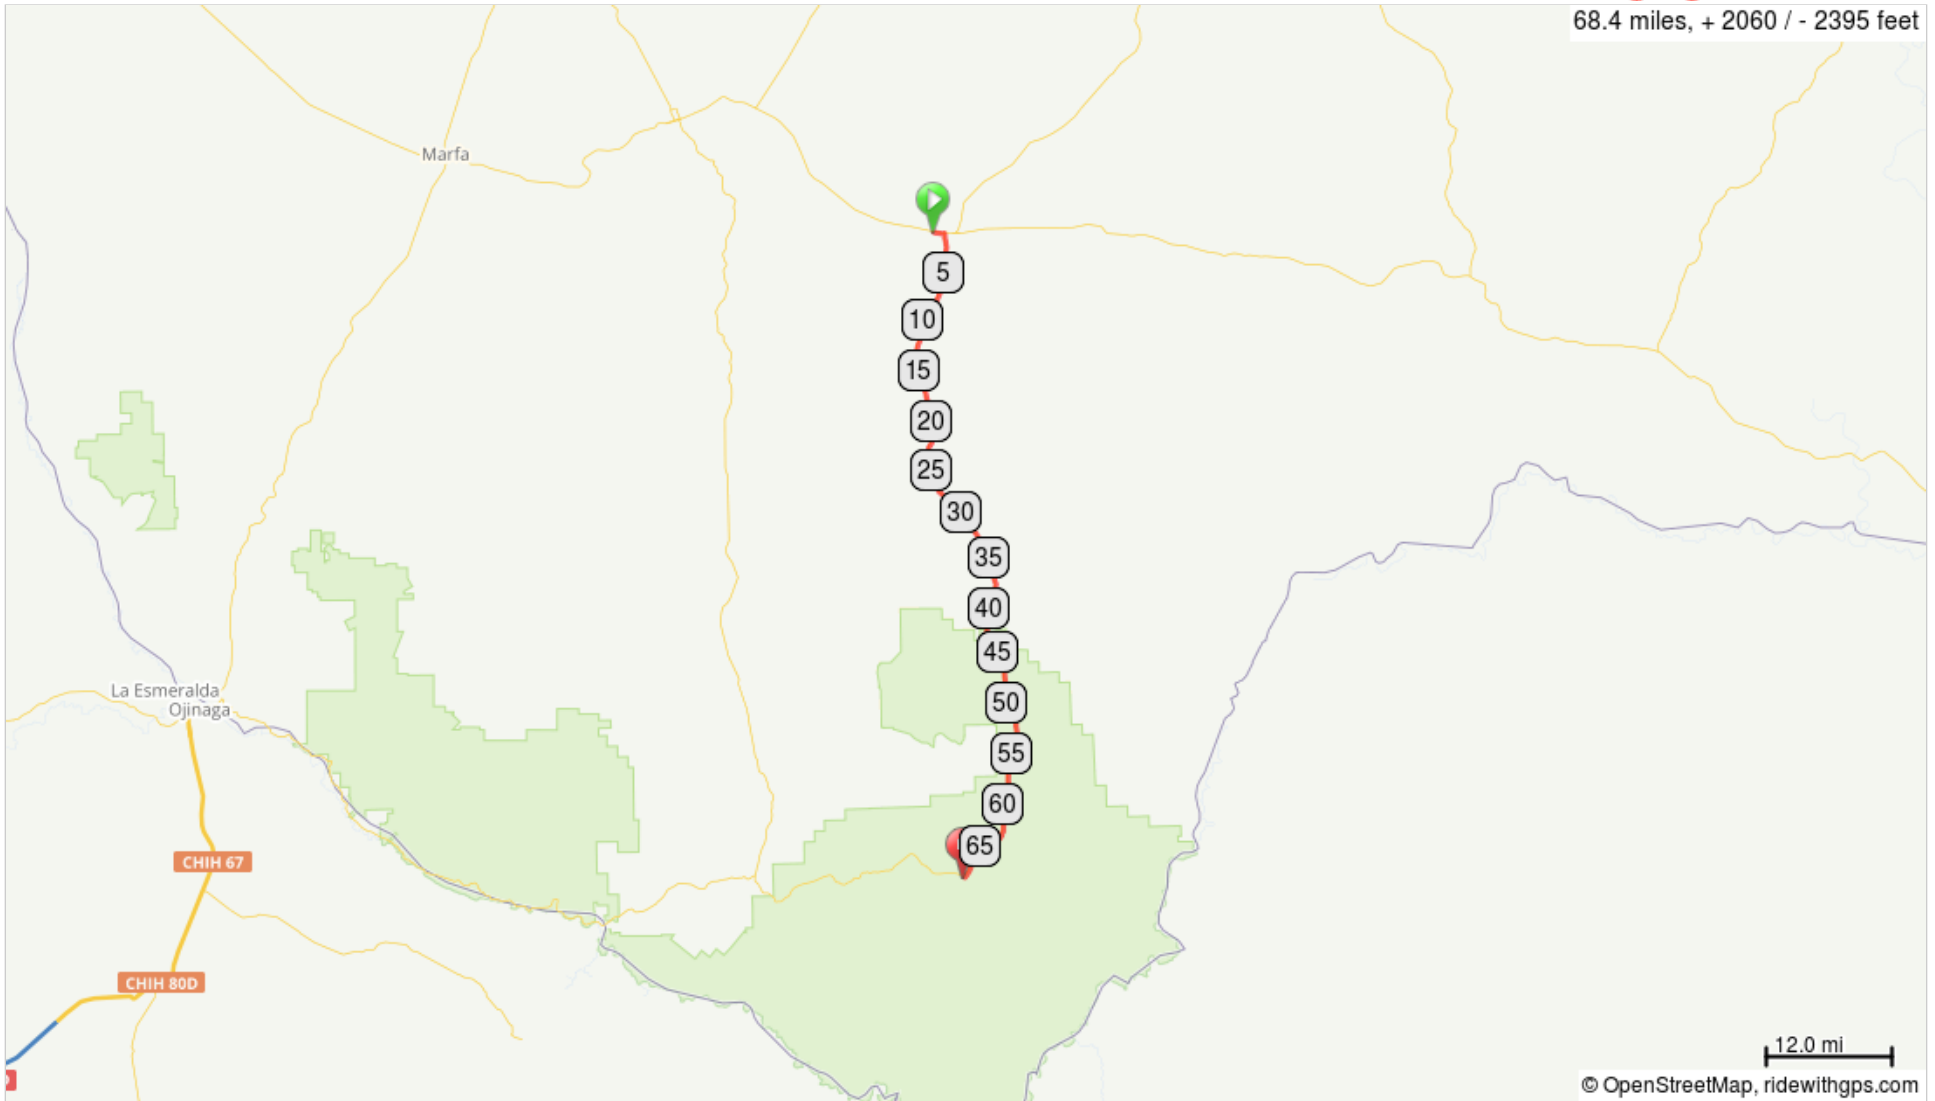

Marathon to Panther Junction

68.4 miles, + 2060 / - 2395 feet

Marathon to Panther Junction

Num	Dist	Prev	Type	Note	Next
1.	0.0	0.0	▶	Start of route	1.0
2.	1.0	1.0	➔	R onto US-385 S	39.8

1.0 miles. +40/-13 feet

Num	Dist	Prev	Type	Note	Next
3.	40.8	39.8	⬆	Continue onto Main Park Rd	27.6
4.	68.4	27.6	🚩	End of route	0.0

67.4 miles. +1558/-677 feet