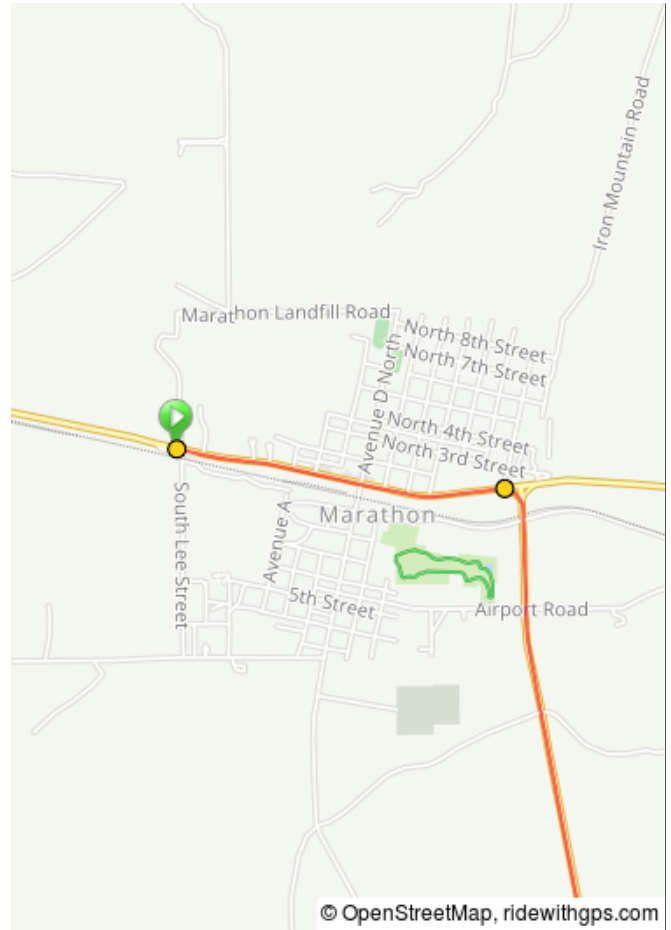

Marathon to Panther Junction

68.4 miles, + 2060 / - 2395 feet

Marathon to Panther Junction

Num	Dist	Prev	Type	Note	Next
1.	0.0	0.0	▶	Start of route	1.0
2.	1.0	1.0	➔	R onto US-385 S	39.8

1.0 miles. +40/-13 feet

Num	Dist	Prev	Type	Note	Next
3.	40.8	39.8	⬆	Continue onto Main Park Rd	27.6
4.	68.4	27.6	🚩	End of route	0.0

67.4 miles. +1558/-677 feet